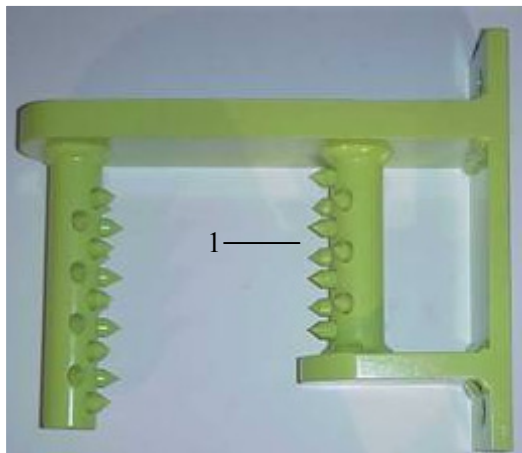

## Important Safety Information

Read and understand all safety precautions and instructions before use.

- The Bucket Grubber HD is designed for outdoor use.
- Check Bucket Grubber HD before each and every use for signs of wear. Do Not use if damaged or if not working properly
- The Bucket Grubber HD is designed to remove tree stumps up to 4" diameter
- The Bucket Grubber HD is not to be used on people or pets.
- **Intended for use with skid loaders with 50 hp or less.**
- **Intended for use on shallow rooted trees and brush. Functionality can vary by root system/tree type, soil type, and ground condition**

\*BG-23 Bucket Mount shown sold separately

## Instructions

1. Attach the Bucket Grubber HD to the Bucket Mount model BG-23 (**sold separately**) using the 2 hex bolts provided with the Bucket Mount.
2. Be sure that Bucket Grubber HD System is secured to the bucket using the securing bolt on the Bucket Mount.
3. **Always cut tree off at 3ft to 4ft above the ground before using the Bucket Grubber HD.**
4. Drive up to the tree to be removed and position it so that the tree is between the two grip bars on the Bucket Grubber HD.
5. Tilt bucket slightly to engage the no slip grip teeth and drive forward pushing the tree and root system out of the ground.
6. Once the tree is removed tilt bucket back to disengage the teeth.  
**\*Take caution of all pinch points on the Bucket Grubber HD.**  
**\*Take caution of Grip Bars when attaching the Bucket Grubber HD. Keep fingers and hands free and clear.**

Ref#	Qty	Part#	Description
1	1	BG-22	Bucket Grubber HD Unit