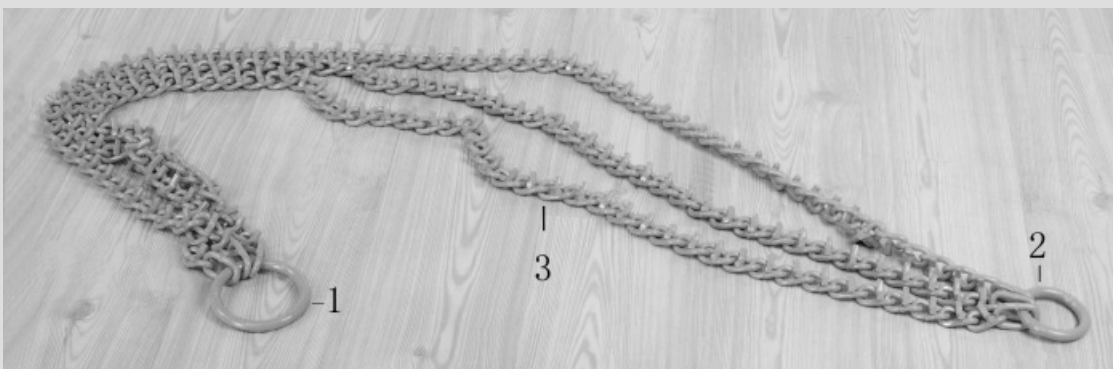

Important Safety Information

Read and understand all safety precautions and instructions before use.

The Clump Grubber HD is designed for outdoor use. Check the Clump Grubber HD before each and every use for signs of wear. Do Not use if damaged or not working properly. The Clump Grubber HD is designed for use on shallow rooted trees and brush. Functionality can vary by root system/tree type, soil type, and ground condition. The Clump Grubber HD is not to be used on people or pets.
For use with ATV & UTV

INSTRUCTIONS

1. Wrap the Clump Grubber HD around the shrub or clump of trees to be extracted with the No Slip Grip Teeth on the chains facing towards the shrub or clump being extracted.
2. Place the small loop (BG19-02) through the big loop (BG19-01). Cinch the chain through the loop 180 degrees from where you are pulling. This will allow the ring to tighten over the links as far as possible for the best grip.
3. Hook the Grubber Tugger Chain Xtreme (Model BG-12) to the small loop (BG19-02) and attach the other end of the chain to your ATV or UTV.
4. Slowly drive forward extracting the shrub or clump. **DO NOT JERK CHAIN.**
5. Remove the Clump Grubber HD by backing up to put some slack in the chain. Detach the chain from the Clump Grubber HD.
6. Pull the small loop (BG19-02) back through the large loop (BG19-01).

Product is warranted against manufacturer defects. BAC Industries, Inc will not accept any returns without prior authorization.

PARTS DESCRIPTION

Ref. #	Qty	Part #	Description
1	1	BG19-01	Big loop 3-1/2" I.D.
2	1	BG19-02	Small loop 2-1/2" I.D.
3	3	BG19-01	Chain 6 feet