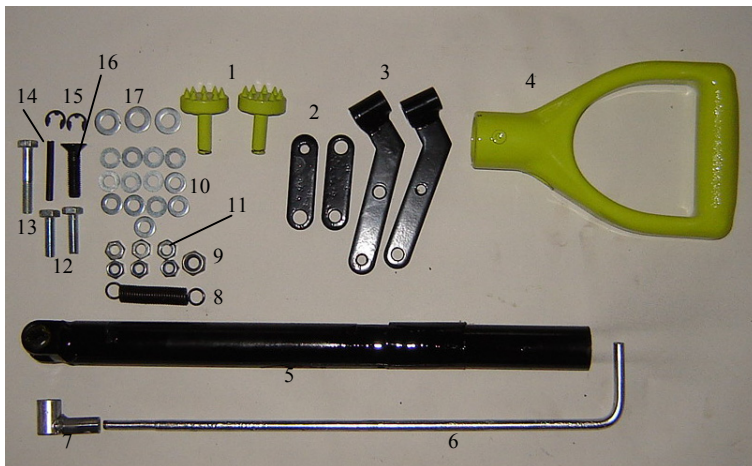

Important Safety Information

Read and understand all safety precautions and instructions before use.

- The Handy Grubber Extended Reach is designed for outdoor use.
- Check the Handy Grubber Extended Reach before each and every use for signs of wear. Do Not use if damaged or if not working properly
- The Handy Grubber Extended Reach is designed to remove brush up to 1" diameter
- The Handy Grubber Extended Reach is not to be used on people or pets.

Instructions

1. To open the jaws on the Handy Grubber Extended Reach pull back on the lever inside the "D" grip handle.
2. Place one grip pad of the Handy Grubber Extended Reach on each side of trunk of brush near the base/ground with **spring on the Handy Grubber Extended Reach placed towards the ground** as shown in figure 1.
3. Release the lever inside the "D" grip handle and pull to extract the plant including the roots.
4. To remove the Handy Grubber Extended Reach from the trunk of pull back on the lever inside the "D" grip handle.

***Take caution of all pinch points on the Handy Grubber Extended Reach.**

***Take caution of Grip Pads when opening & closing the jaws of the Handy Grubber Extended Reach. Keep fingers and hands**

free and clear.

Ref. #	Qty	Part #	Description
1	2	BG02-24	Grip Pad
2	2	BG02-08	Clevis Arm
3	2	BG02-05	Main Arm
4	1	BG13-01	D-Grip Handle
5	1	BG14-01	Handle Shaft
6	1	BG14-02	Lever
7	1	BG13-08	Lever Connector
8	1	BG02-07	Spring
9	1	BG02-25	Lock Nut M10
10	13	BG02-22	Washer Ø8
11	6	BG02-18	Nut M8
12	2	BG13-04	Hex Bolt M8x35
13	1	BG02-14	Hex Bolt M8x50
14	1	BG13-05	Roll Pin
15	2	BG-13-06	E-Clip Ø8
16	1	BG02-16	Bolt M10x40
17	3	BG13-07	Washer Ø10