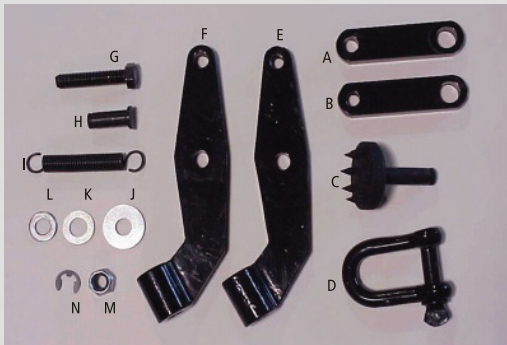

2. Securely Attach a chain to the clevis of Brush Grubber and the opposite end of chain towing/pulling vehicle. Take caution that the chain is long enough so the brush will not hit/strike the operator of the towing/pulling vehicle.

Do Not jerk the Brush Grubber while there is slack in the chain.

3. To remove Brush Grubber from the trunk of brush push back on the clevis (towards the trunk). Take caution of all pinch points on the Brush Grubber.

*** Take caution of all pinch points on the Brush Grubber.**

*** Take caution of grip pads when opening the jaws of the Brush Grubber. Keep fingers and hands free and clear.**

BRUSH GRUBBER PARTS DESCRIPTION

Ref. #	Qty	Part #	Description
A	1	BG-001	Clevis Arm Threaded
B	1	BG-002	Clevis Arm Non Threaded
C	2	BG-003	Grip Pad
D	1	BG-004	Clevis
E	1	BG-005	Main Arm Threaded
F	1	BG-006	Main Arm Non Threaded
G	2	BG-007	M12-60mm Bolt
H	1	BG-008	Center Pin
I	1	BG-009	Compression Spring
J	4	BG-010	Large Washer
K	1	BG-011	Medium Washer
L	10	BG-012	Small Washer
M	4	BG-013	M12 Nut
N	3	BG-014	E-Clip